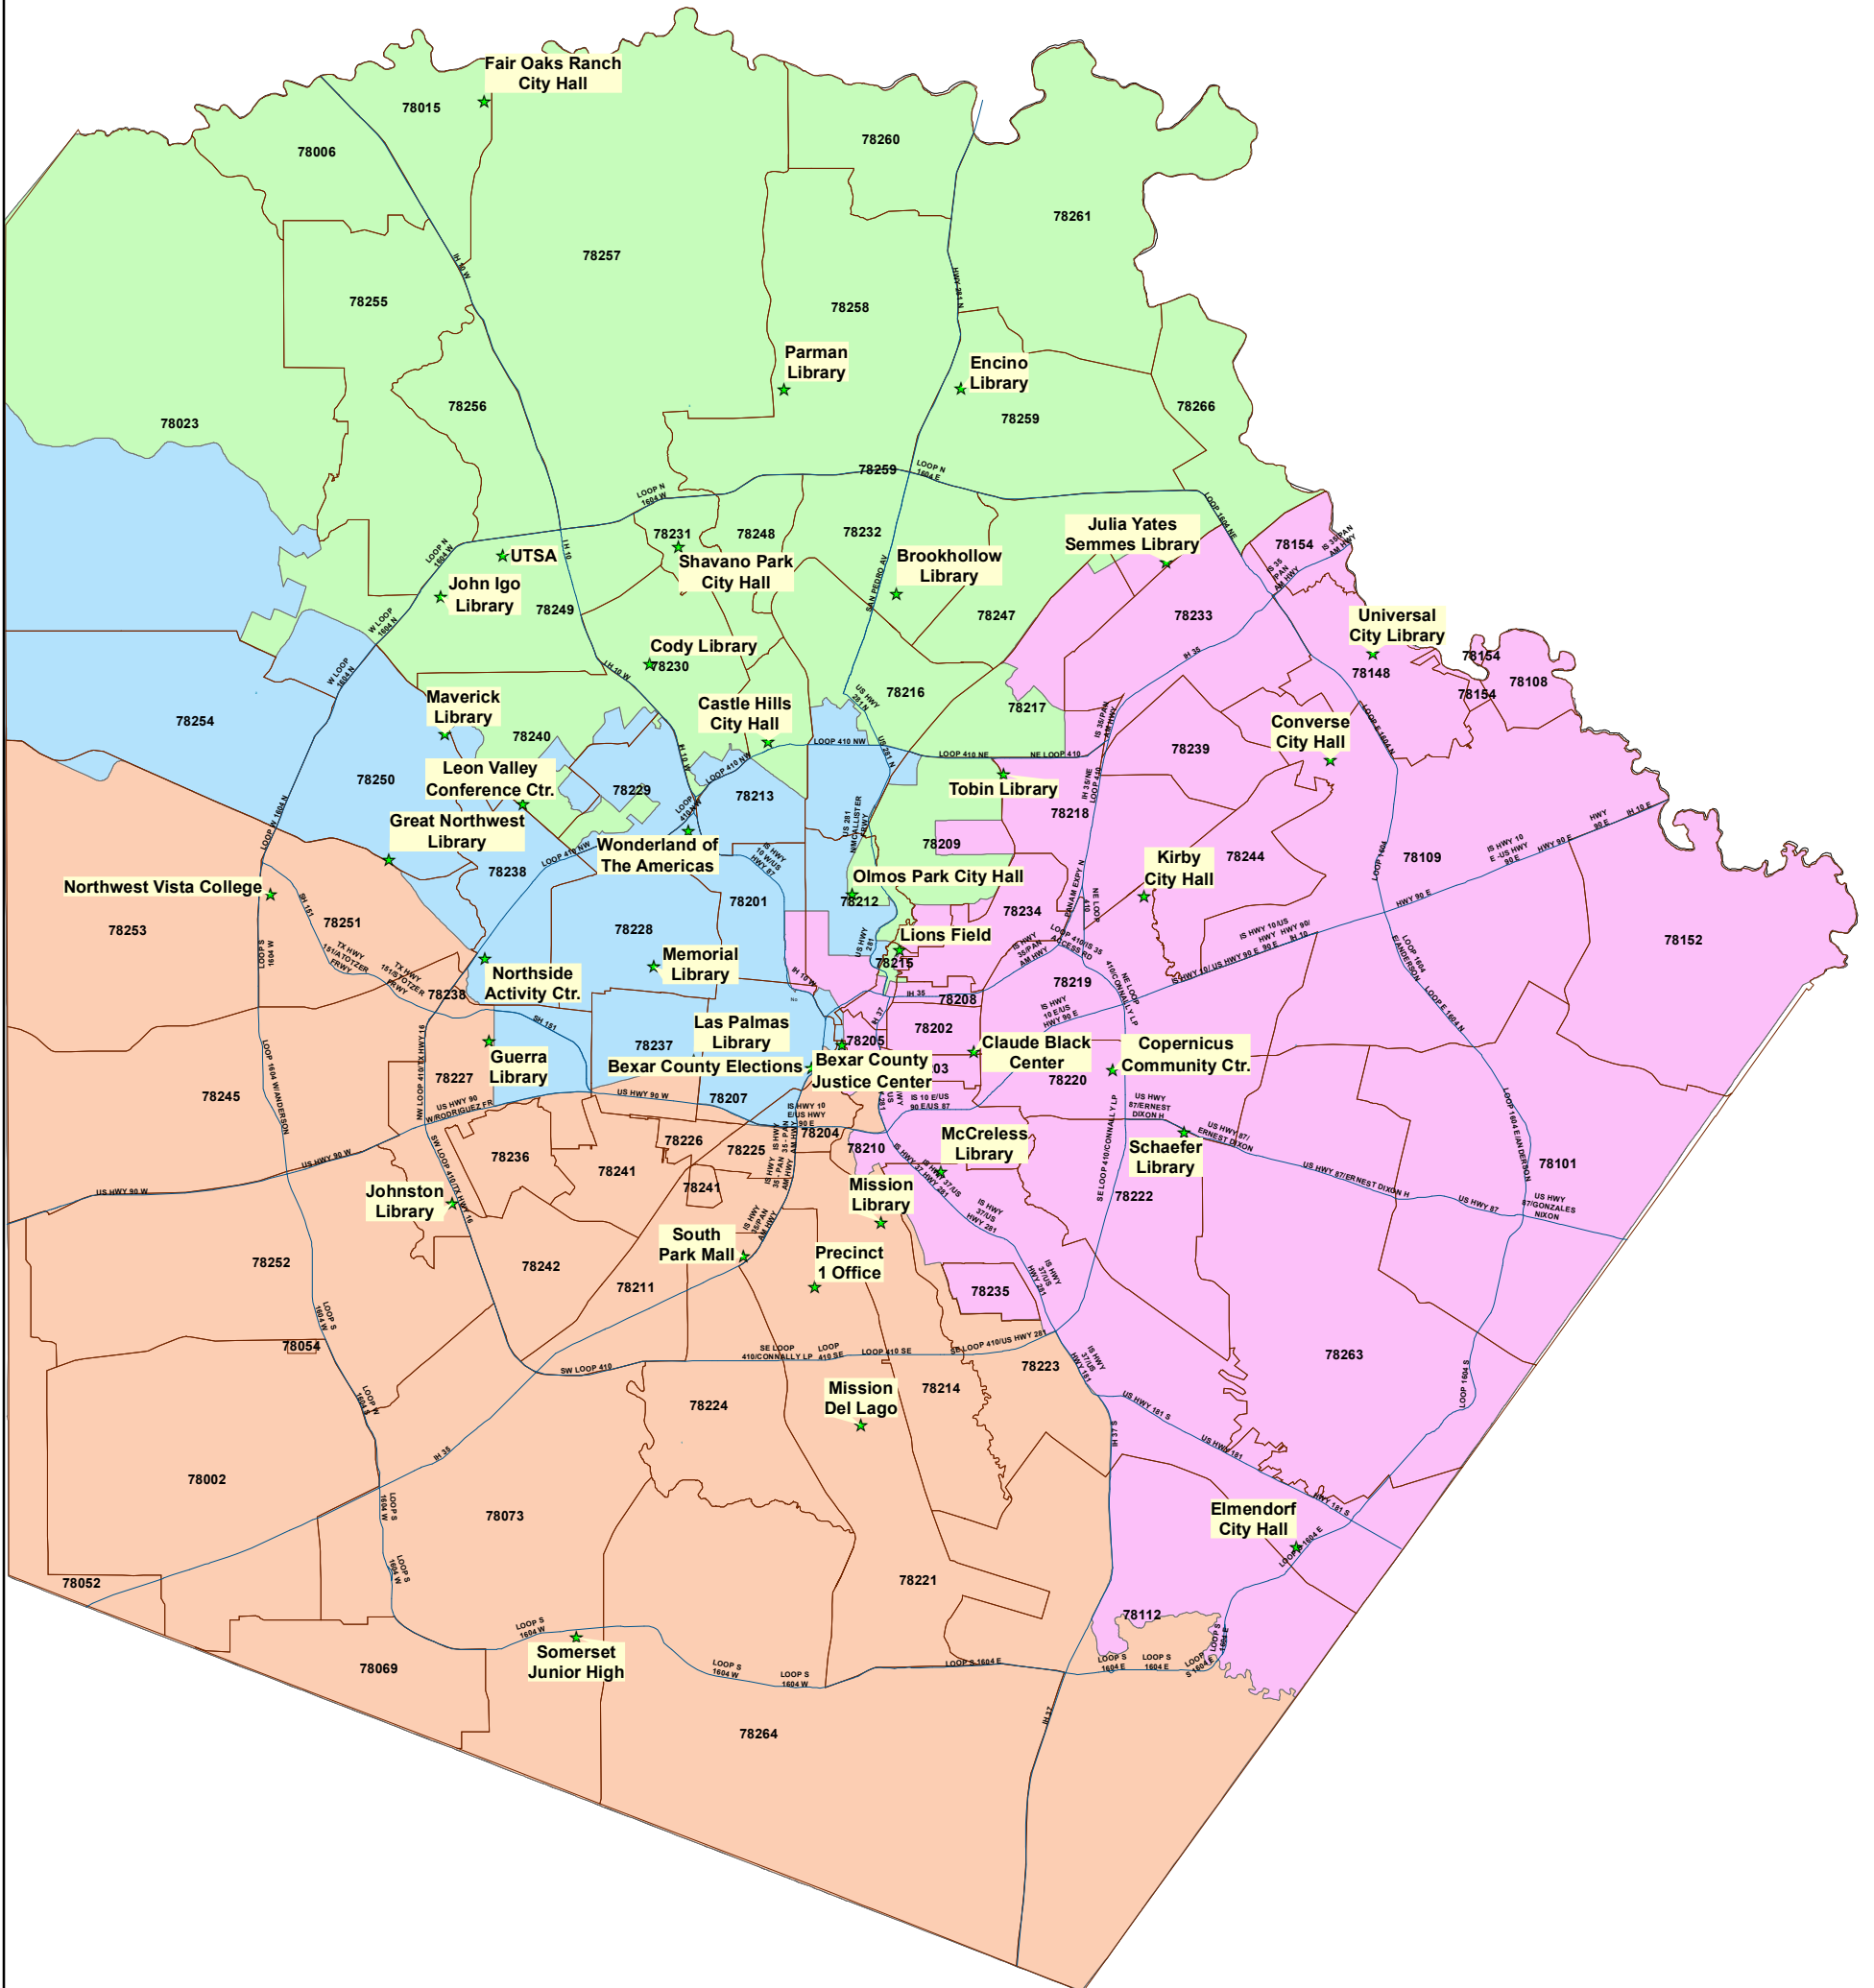

Bexar County Early Voting Sites

March 6, 2018

Joint Primary Election

Legend

ACTIVE

 Yes

— Major Streets

Comm

-  1
-  2
-  3
-  4

Prepared by the Elections Office
 1103 S. Frio, Ste 100
 San Antonio, Texas 78207